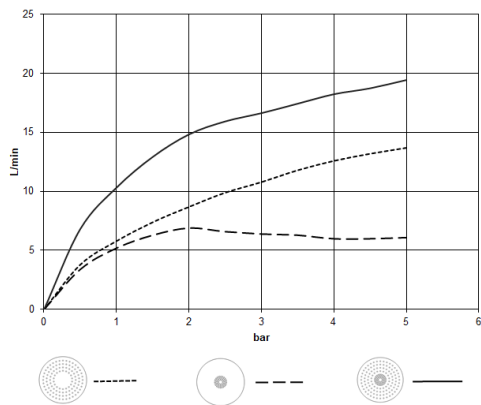

28 031 970

Fits: TARA, LISSÉ, VAIA, META

- rain shower Ø 300 mm
- PURE RAIN, max. flow rate 12 l/min (at 3 bar)
- PURIFY RAIN, max. flow rate 6 l/min (at 3 bar)
- Distance to ceiling from bottom edge of shower 40 mm
- with anti-scale system
- For simultaneous control of the jet types, we recommend the xTool thermostat module

Required miscellaneous

Concealed ceiling installation box 35 041 970 90
with ceiling fixing -

- min. recess depth 90 mm
- max. recess depth 115 mm
- 2x female thread 1/2" outlet
- concealed rough parts

28 031 970

mm [inches]

Flow rate chart

Certificates

LGA_38400.

28 031 970

Spare parts list

No.	Item Number	Name	Quantity used	Delivery time
1	90 17 20 263 00 90	fixing set	1	2
2	90 24 03 309 01 90	connection	1	2
3	90 24 03 309 00 90	connection	1	2