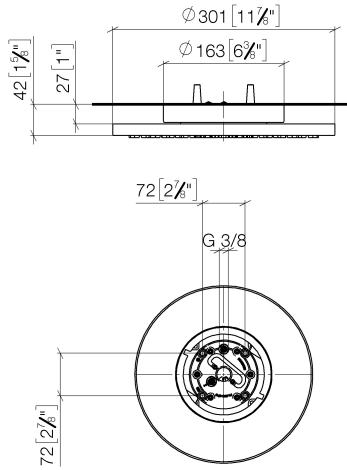

28 031 970

Fits: TARA, LISSÉ, VAIA, META

- rain shower Ø 300 mm
- PURE RAIN, max. flow rate 12 l/min (at 3 bar)
- PURIFY RAIN, max. flow rate 6 l/min (at 3 bar)
- Distance to ceiling from bottom edge of shower 40 mm
- with anti-scale system
- For simultaneous control of the jet types, we recommend the xTool thermostat module

Required miscellaneous

Concealed ceiling installation box 35 041 970 90
with ceiling fixing -

- min. recess depth 90 mm
- max. recess depth 115 mm
- 2x female thread 1/2" outlet
- concealed rough parts

28 031 970

mm [inches]

Flow rate chart

Certificates

LGA_38400.

28 031 970

Spare parts list

No.	Item Number	Name	Quantity used	Delivery time
1	90 17 20 263 00 90	fixing set	1	2
2	90 24 03 309 01 90	connection	1	2
3	90 24 03 309 00 90	connection	1	2