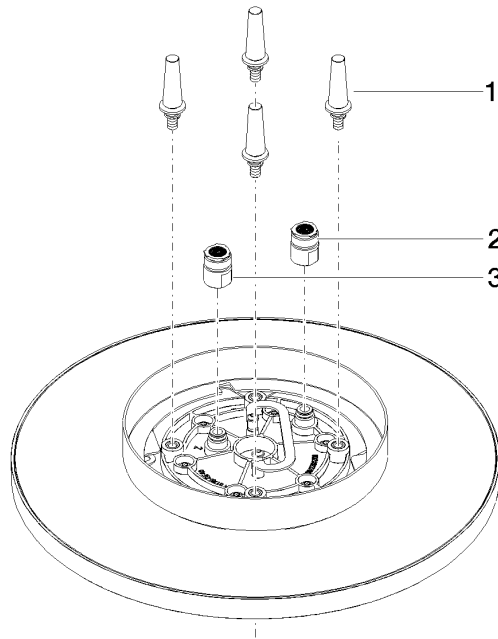

28 031 970

Fits: TARA, LISSÉ, VAIA, META

- rain shower Ø 300 mm
- PURE RAIN, max. flow rate 12 l/min (at 3 bar)
- PURIFY RAIN, max. flow rate 6 l/min (at 3 bar)
- Distance to ceiling from bottom edge of shower 40 mm
- with anti-scale system
- For simultaneous control of the jet types, we recommend the xTool thermostat module

Required miscellaneous

Concealed ceiling installation box 35 041 970 90
with ceiling fixing -

- min. recess depth 90 mm
- max. recess depth 115 mm
- 2x female thread 1/2" outlet
- concealed rough parts

28 031 970

mm [inches]

Flow rate chart

Certificates

LGA_38400.

28 031 970

Spare parts list

No.	Item Number	Name	Quantity used	Delivery time
1	90 17 20 263 00 90	fixing set	1	2
2	90 24 03 309 01 90	connection	1	2
3	90 24 03 309 00 90	connection	1	2